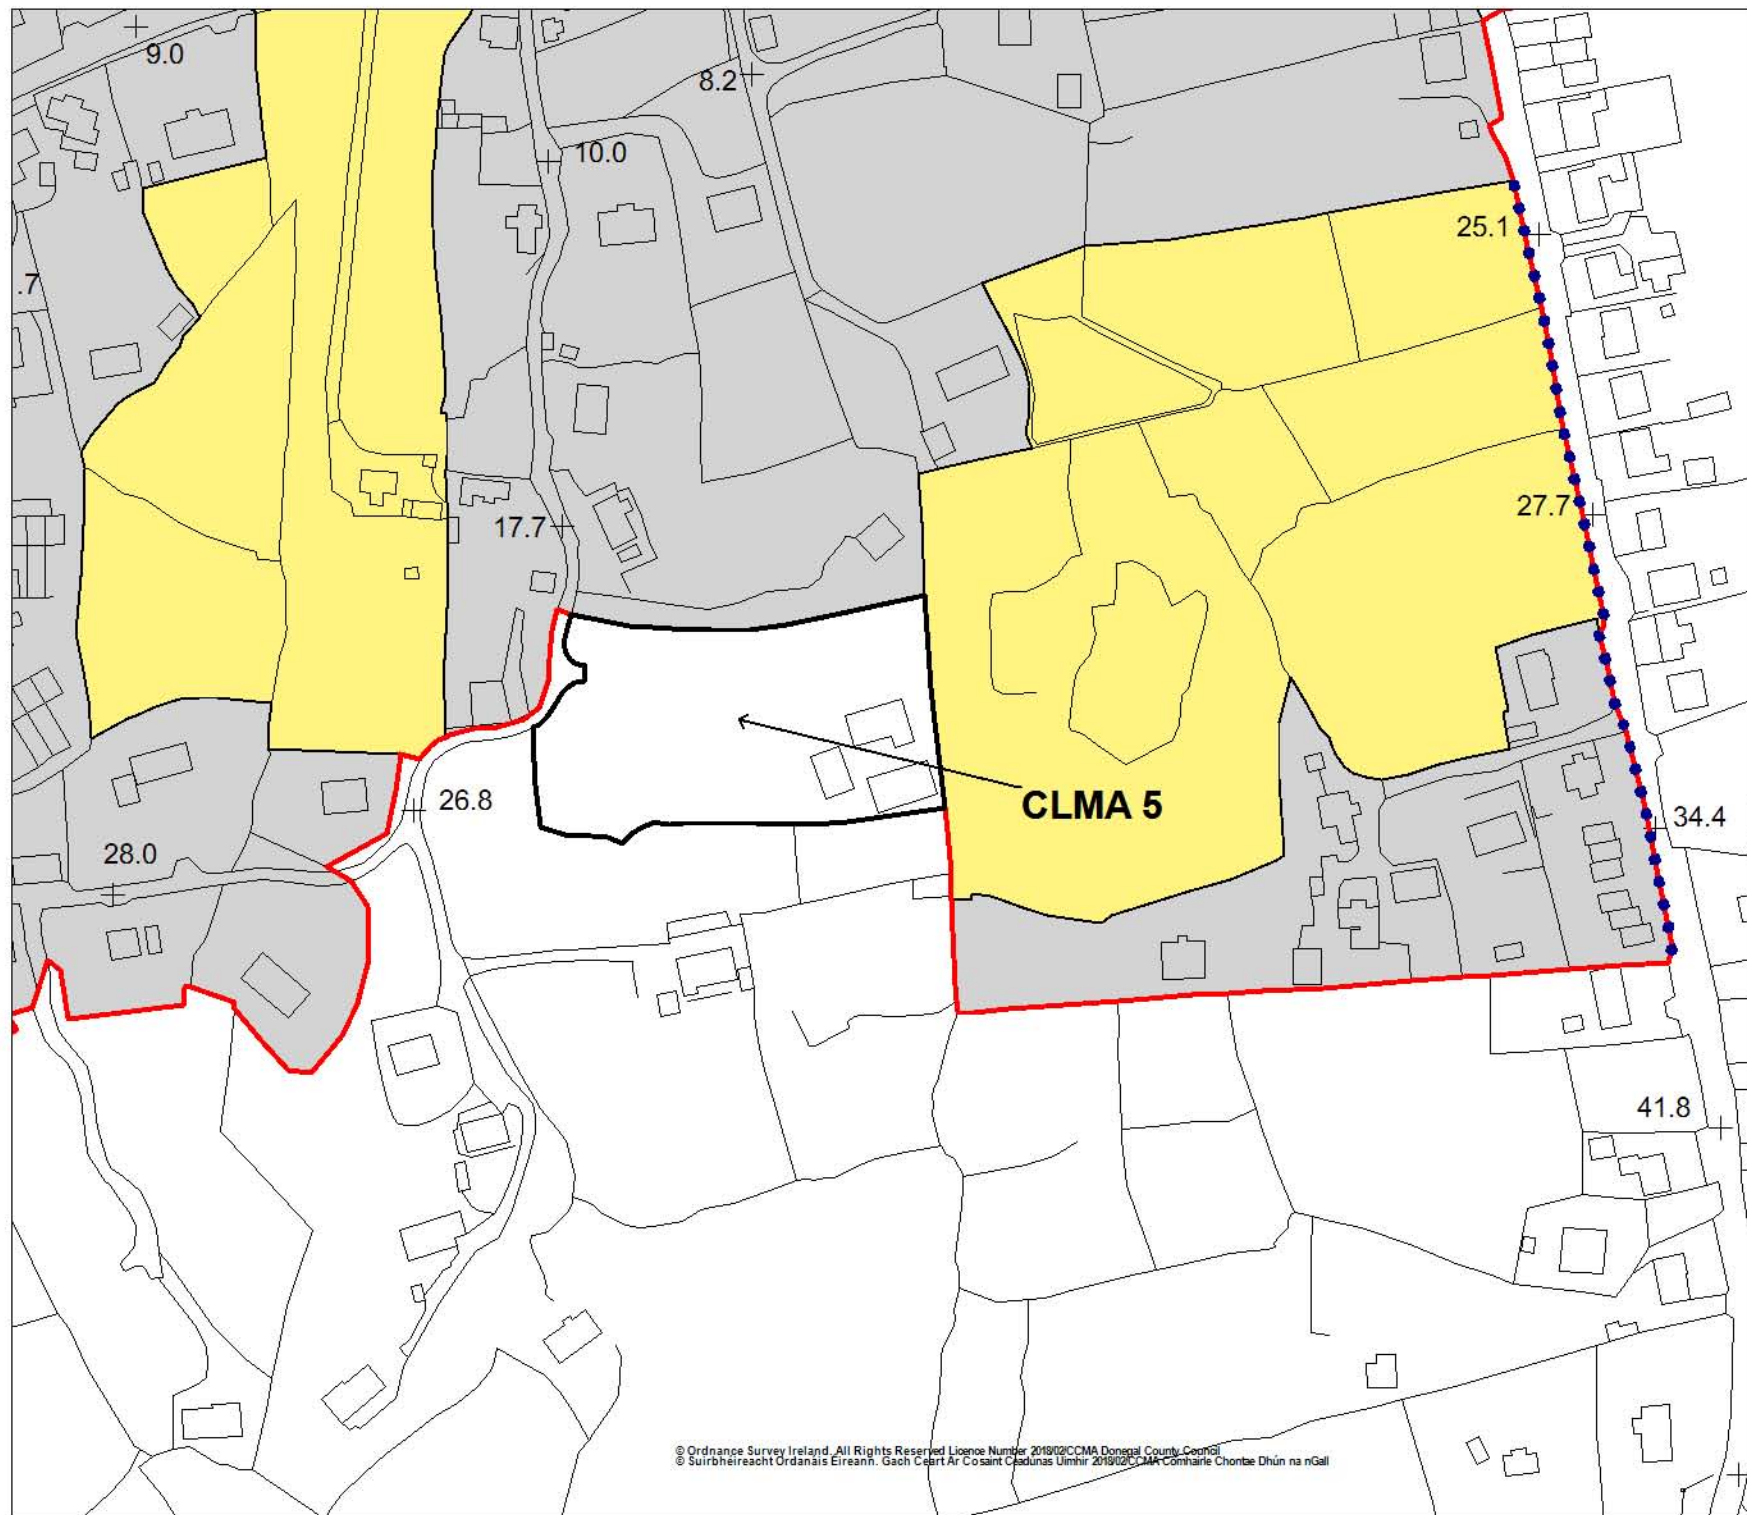

The Draft Seven
Strategic
Towns
Local Area Plan
2018-2024

Dréachtphlean Limistéir
Áitiúil na Seacht mBaile
Straitéiseacha
2018-2024

An Clochán Liath
(Dungloe)

Proposed
Material Alteration
CLMA 5

Athrú Ábhartha Beartaithe
CLMA 5

Extend the Local Area
Plan boundary and
zone the intervening
lands as 'Established
Development'

Cuir síneadh le teorainn an Phlean
Ceantair Áitiúil agus criosaigh na
tailte atá idir eatarthu mar
'Forbairt Bhunaithe'

Legend/Eochair Eolais

Site of Proposed
Material Alteration
Suíomh na Molta
Athrú Ábhar